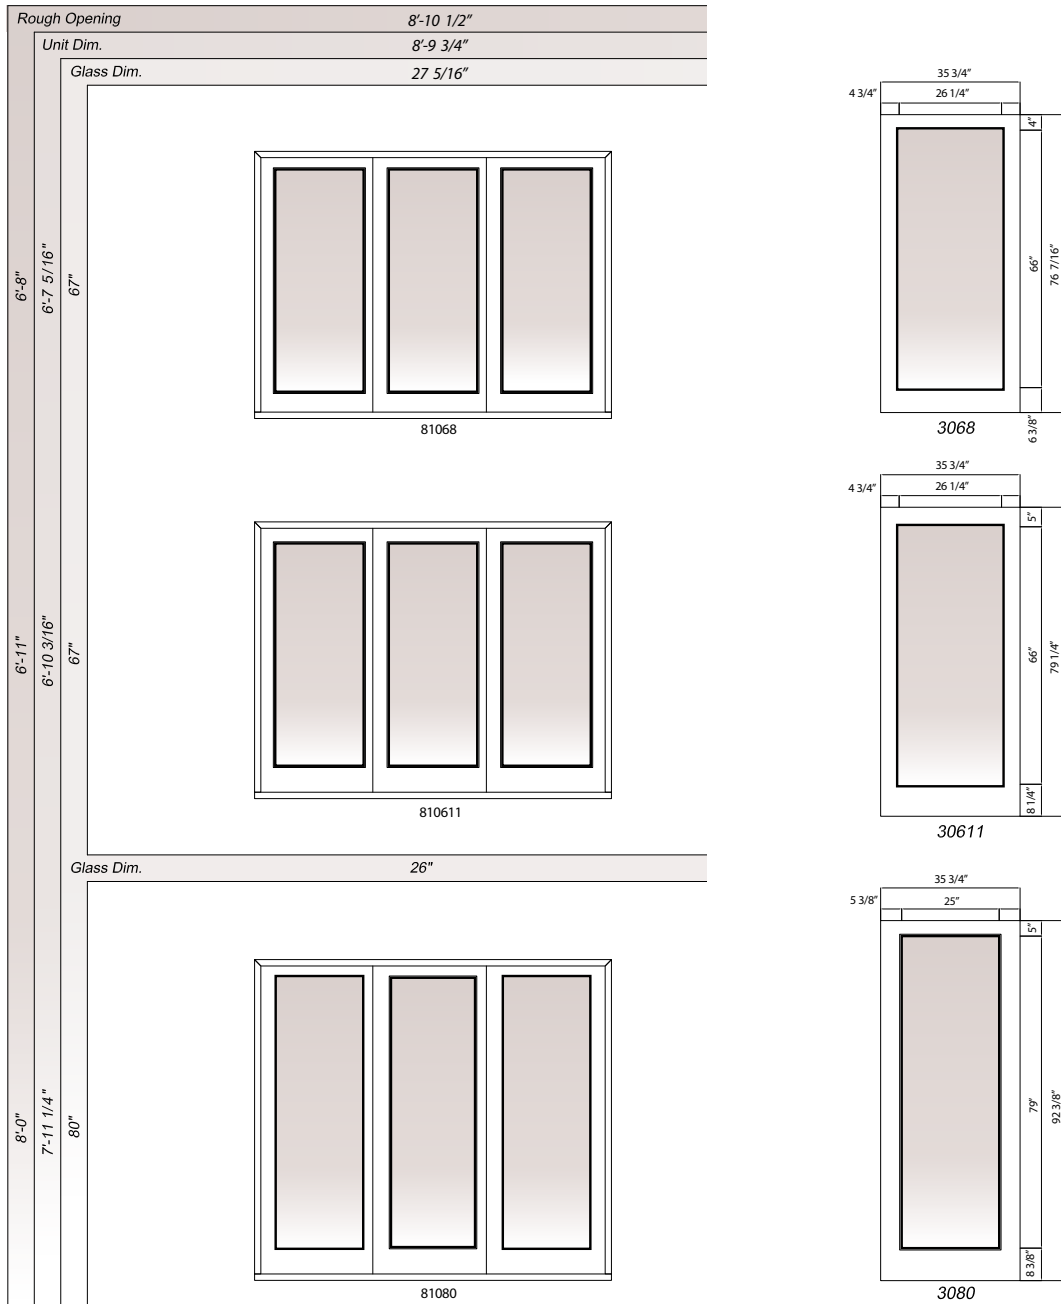

# BYPASS GLIDING

**LEGEND**

- Handing from exterior view
- Doors are not reversible
- Retractable screen available as an option

- O = Fixed Panel
- X = Active Panel
- S = Stationary Panel
- DGP= Gliding Door