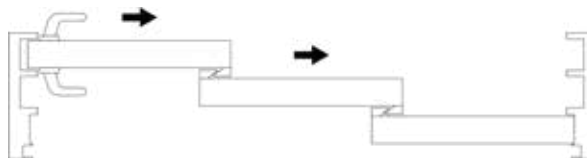

# BYPASS GLIDING

**LEGEND**

- Handing from exterior view
- Doors are not reversible
- Retractable screen available as an option

- O = Fixed Panel
- X = Active Panel
- S = Stationary Panel
- DGP= Gliding Door