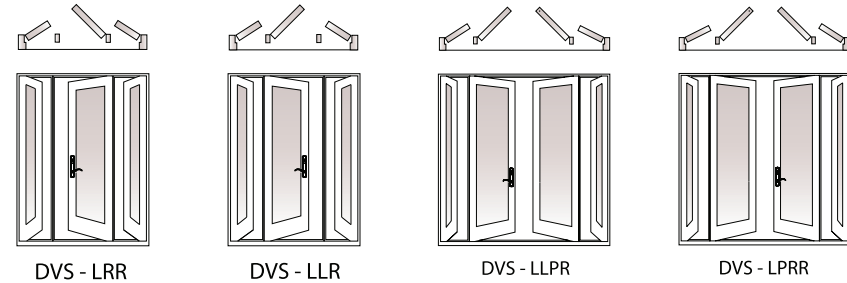

Vented Sidelight

Inswing Vented Sidelight 6'8" Retro Fit

Vented Sidelight Panel Specifications

6068 Vented Sidelight

8068 Vented Sidelight

LEGEND

- Handing from exterior view
- Doors are not reversible
- Retractable screen available as an option

P = Passive
 S = Stationary
 R = Hinge at right side exterior view
 L = Hinge at left side exterior view
 DVS = Vented Sidelight