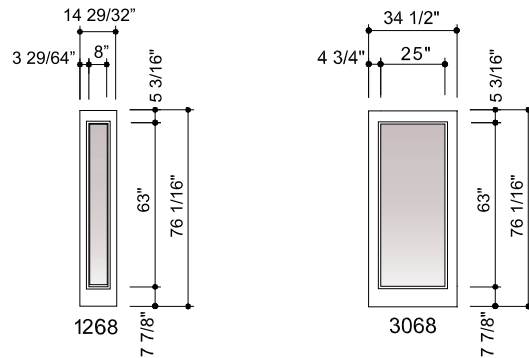

Vented Sidelight

Inswing Vented Sidelight 6'8" Retro Fit

Vented Sidelight Panel Specifications

6068 Vented Sidelight

8068 Vented Sidelight

LEGEND

- Handing from exterior view
- Doors are not reversible
- Retractable screen available as an option

P = Passive
 S = Stationary
 R = Hinge at right side exterior view
 L = Hinge at left side exterior view
 DVS = Vented Sidelight