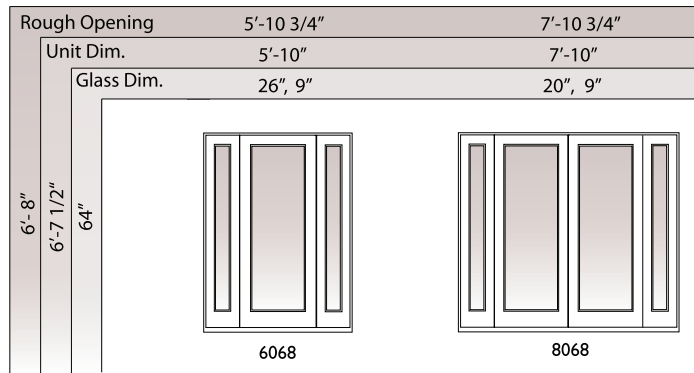

Vented Sidelight

Inswing Vented Sidelight 6'8" Retro Fit

Vented Sidelight Panel Specifications

6068 Vented Sidelight

8068 Vented Sidelight

LEGEND

- Handing from exterior view
- Doors are not reversible
- Retractable screen available as an option

P = Passive
 S = Stationary
 R = Hinge at right side exterior view
 L = Hinge at left side exterior view
 DVS = Vented Sidelight