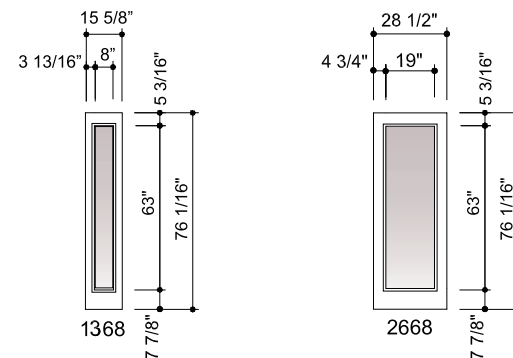

Vented Sidelight

Inswing Vented Sidelight 6'8" Retro Fit

Vented Sidelight Panel Specifications

6068 Vented Sidelight

8068 Vented Sidelight

LEGEND

- Handing from exterior view
- Doors are not reversible
- Retractable screen available as an option

P = Passive
 S = Stationary
 R = Hinge at right side exterior view
 L = Hinge at left side exterior view
 DVS = Vented Sidelight