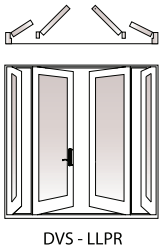

## Vented Sidelight Patio Door

### Vented Sidelight

Scale = 1/120

Rough Opening	4'-11 1/2"	5'-10 3/4"	7'-10 3/4"
Unit Dim.	4'-10 3/4"	5'-10"	7'-10"
Glass Dim.	20", 7"	26", 9"	20", 9"

### LEGEND

- Handing from exterior view
- Doors are not reversible
- Retractable screen available as an option

P= Passive  
 S= Stationary  
 R= Hinge at right side exterior view  
 L = Hinge at left side exterior view