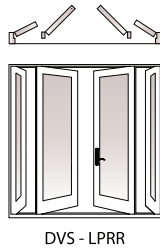

## Vented Sidelight Patio Door

### Vented Sidelight

Scale = 1/120

Rough Opening	4'-11 1/2"	5'-10 3/4"	7'-10 3/4"
Unit Dim.	4'-10 3/4"	5'-10"	7'-10"
Glass Dim.	20", 7"	26", 9"	20", 9"

### LEGEND

- Handing from exterior view
- Doors are not reversible
- Retractable screen available as an option

P= Passive  
 S= Stationary  
 R= Hinge at right side exterior view  
 L = Hinge at left side exterior view