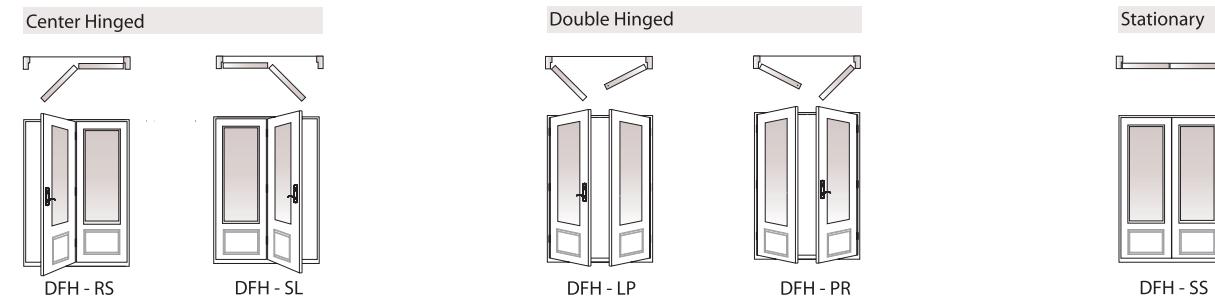

#### LEGEND

- Handing from exterior view
- Doors are not reversible
- Retractable screen available as an option

P = Passive  
 S = Stationary  
 R = Hinge at right side exterior view  
 L = Hinge at left side exterior view  
 DFP = Inswing  
 DFH = Outswing

### 3/4 Lite

Fixed Sidelight

Single Panel Units

Rough Opening		1'-2 3/4"	2'-7 3/8"	2'-9 3/8"	3'-1 3/8"
Unit Dim.		1'-2"	2'-6 5/8"	2'-8 5/8"	3'-0 5/8"
Glass Dim.		7"	20"	22"	26"
6'-8"	6'-7 1/2"	1268	2668	2868	3068
	48"				
6'-11"	6'-10 1/2" (for Inswing)	12611	26611	28611	30611
	6'-9 1/4" (for Outswing)				
Glass Dim.		8"	20"	22"	26"
8'-0"	7'-11 1/2"	1280	2680	2880	3080
	64"				