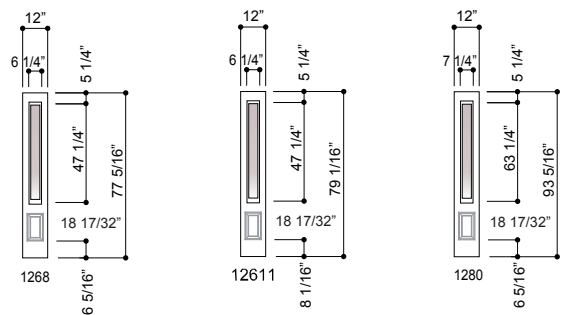

Hinged Patio Door Sidelights - Outswing