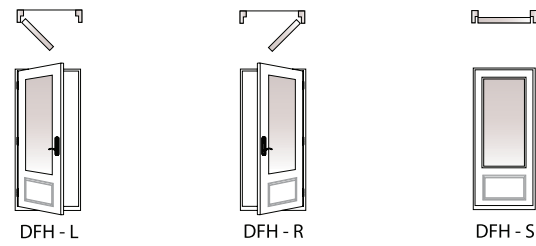

### 3/4 Lite Handing

Inswing

Outswing

#### LEGEND

- Handing from exterior view
- Doors are not reversible
- Retractable screen available as an option

P = Passive  
 S = Stationary  
 R = Hinge at right side exterior view  
 L = Hinge at left side exterior view  
 DFP = Inswing  
 DFH = Outswing