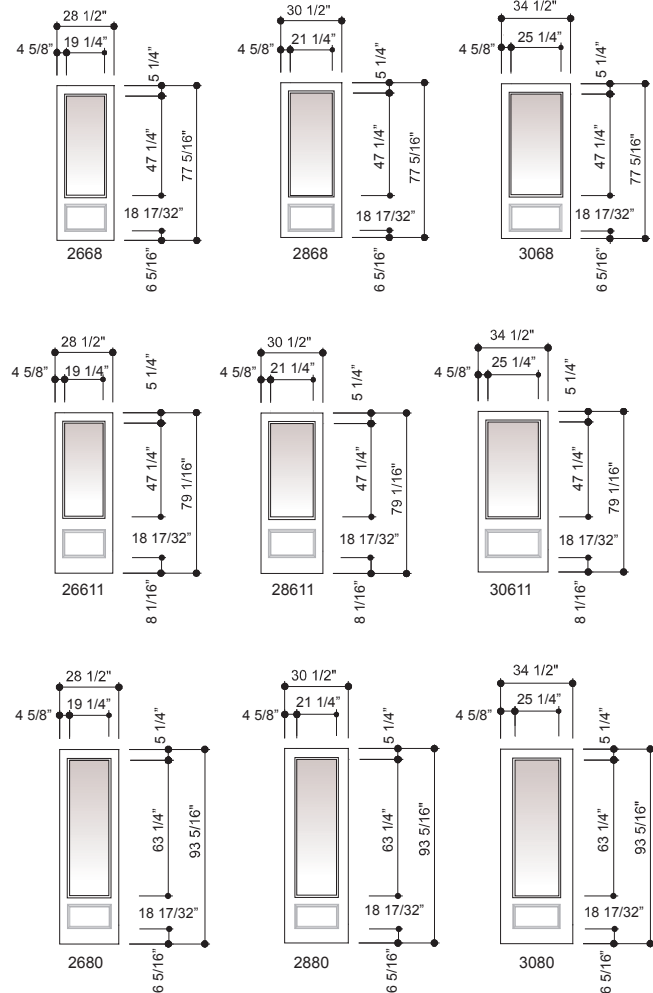

Hinged Patio Door - Outswing