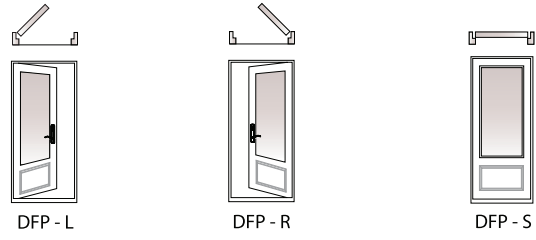

3/4 Lite Handing

Inswing

Outswing