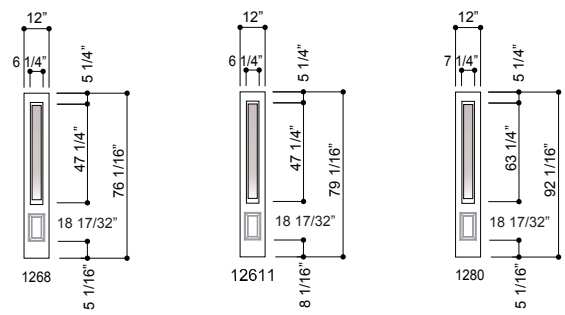

Hinged Patio Door Sidelights - Inswing