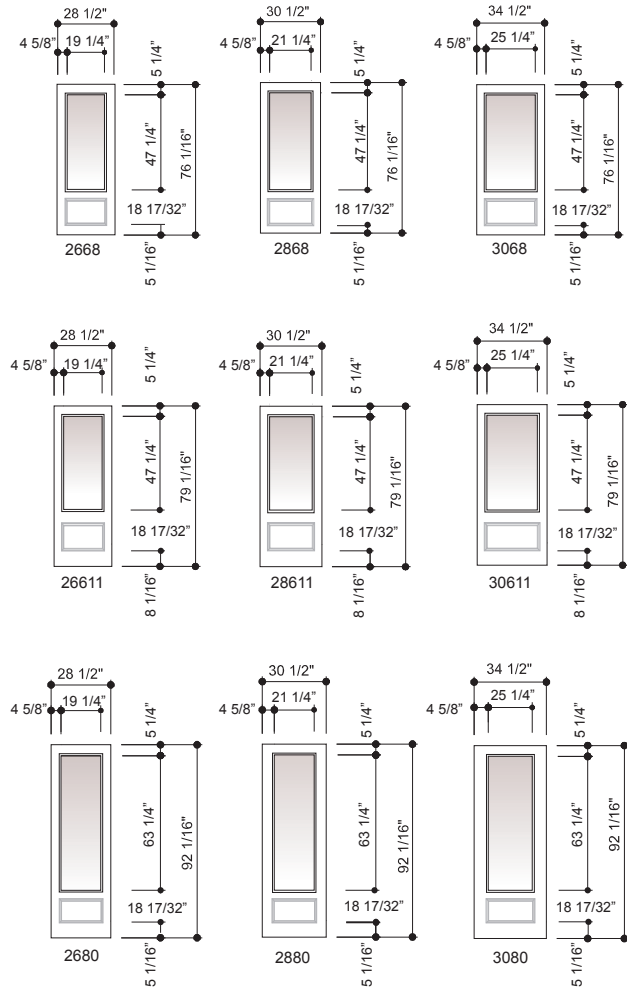

3/4 Lite

Inswing & Outswing Patio Doors

Hinged Patio Door - Inswing