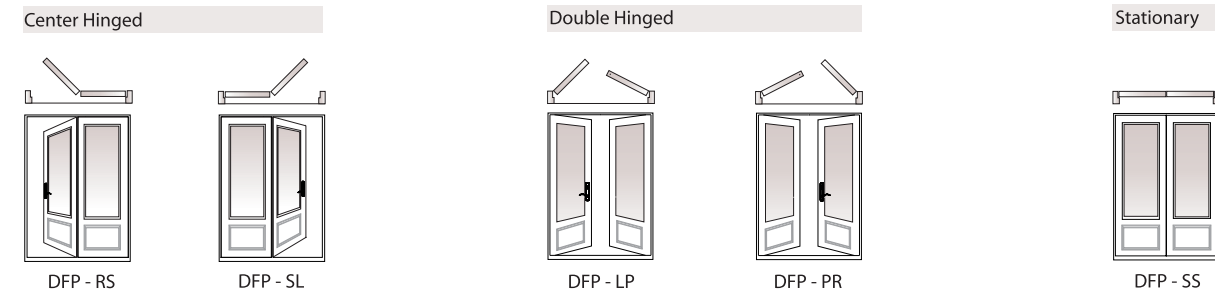

LEGEND

- Handing from exterior view
- Doors are not reversible
- Retractable screen available as an option

P = Passive
S = Stationary
R = Hinge at right side exterior view
L = Hinge at left side exterior view
DFP = Inswing
DFH = Outswing

Inswing

Outswing