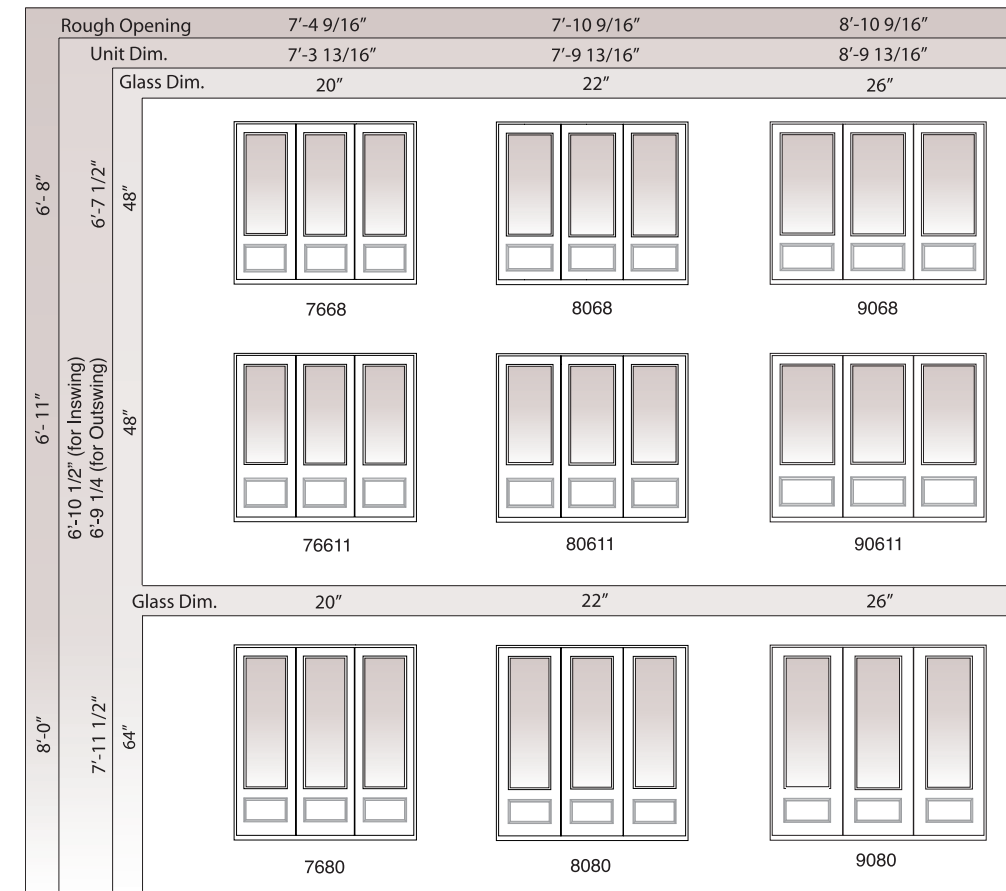

3/4 Lite

Three Panel Units

Inswing