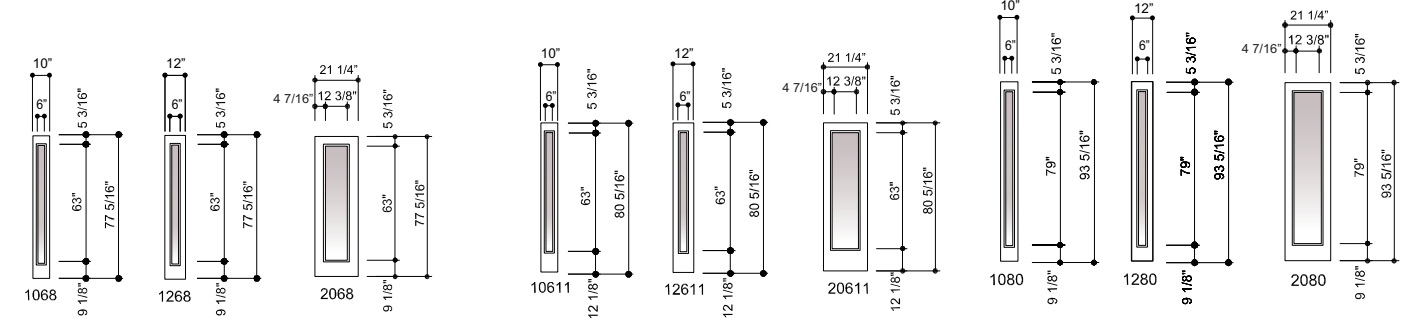

HINGED UNITS AND DIMENSIONS

Full Lite

	Fixed Sidelight			Single Panel Units				Two Panel Units			
Rough Opening	1'-3/4"	1'-2 3/4"	2'	2'-2 13/16"	2'-7 3/8"	2'-9 3/8"	3'-1 3/8"	4'-2 3/4"	5'	5'-4"	6'
Unit Dim.	1'	1'-2"	1'-11 1/4"	2'-2 1/16"	2'-6 5/8"	2'-8 5/8"	3'-0 5/8"	4'-2"	4'-11 1/4"	5'-3 1/4"	5'-11 1/4"
Glass Dim.	7"	7"	13 3/8"	13 3/8"	20"	22"	26"	13 3/8"	20"	22"	26"
6'-9"											
6'-7 1/2"											
6'-11"											
6'-10 1/2"											
7'-6"											
7'-5 1/2"											
7'-0"											
Glass Dim.	7"	7"	13 3/8"	13 3/8"	20"	20"	22"	13 3/8"	20"	20"	22"
8'-0"											

S = Stationary
 R = Hinge at right side exterior view
 L = Hinge at left side exterior view
 DFP = Inswing
 DFH = Outswing

Available Grille Patterns

8' Height

12-Lite 18-Lite 4 Lite 4 Lite Tall 3 Lite Prairie

6'8 & 6'11 Height

10-Lite 15-Lite 4 Lite 4 Lite Tall 3 Lite Prairie

Inswing

DFP - SRS DFP - SLS DFP - SSS

Outswing

DFH - SRS DFH - SLS DFH - SSS

Full Lite Panel Specifications

Fixed Sidelight Panels

Hinged Patio Door - Fixed Sidelights

Inswing

Outswing

Mull Kits

Hinged Outswing

Hinged Inswing

When creating a custom configuration by combining panels and door units, add 5/8" to the unit dimension to allow for the width of the aluminum mull.