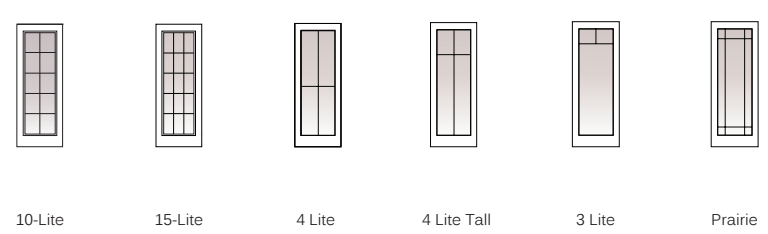

HINGED UNITS AND DIMENSIONS

Full Lite

	Fixed Sidelight			Single Panel Units				Two Panel Units			
Rough Opening	1'-3/4"	1'-2 3/4"	2'	2'-2 13/16"	2'-7 3/8"	2'-9 3/8"	3'-1 3/8"	4'-2 3/4"	5'	5'-4"	6'
Unit Dim.	1'	1'-2"	1'-11 1/4"	2'-2 1/16"	2'-6 5/8"	2'-8 5/8"	3'-0 5/8"	4'-2"	4'-11 1/4"	5'-3 1/4"	5'-11 1/4"
Glass Dim.	7"	7"	13 3/8"	13 3/8"	20"	22"	26"	13 3/8"	20"	22"	26"
6'-9"											
6'-7 1/2"											
6'-11"											
6'-10 1/2"											
7'-6"											
7'-5 1/2"											
7'-0"											
Glass Dim.	7"	7"	13 3/8"	13 3/8"	20"	20"	22"	13 3/8"	20"	20"	22"
8'-0"											

Full Lite Handing

Inswing

Outswing

Available Grille Patterns

8' Height

6'8 & 6'11 Height

LEGEND

- Handing from exterior view
- Doors are not reversible
- Retractable screen available as an option

P = Passive
 S = Stationary
 R = Hinge at right side exterior view
 L = Hinge at left side exterior view
 DFP = Inswing
 DFH = Outswing

Full Lite

Three Panel Units

LEGEND

- Handing from exterior view
- Doors are not reversible
- Retractable screen available as an option

S = Stationary
 R = Hinge at right side exterior view
 L = Hinge at left side exterior view
 DFP = Inswing
 DFH = Outswing

Available Grille Patterns

8' Height

12-Lite 18-Lite 4 Lite 4 Lite Tall 3 Lite Prairie