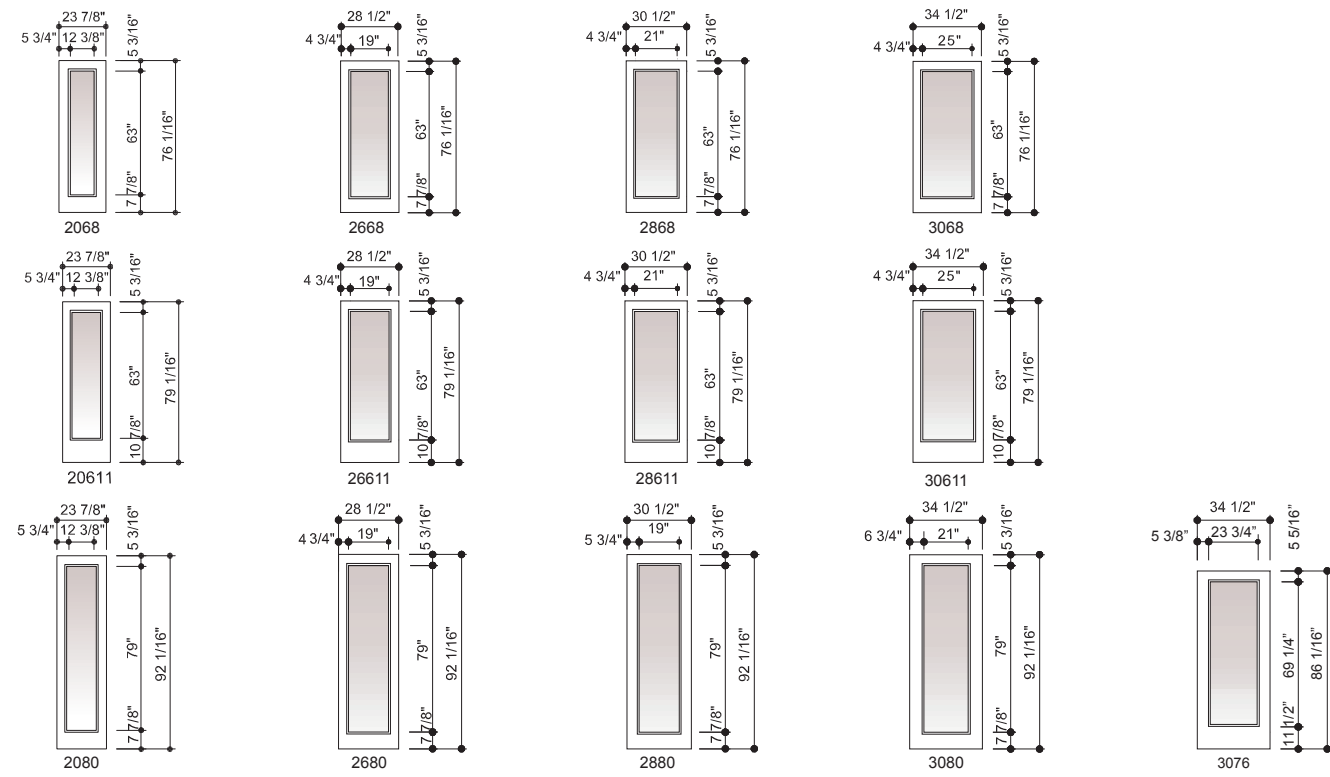

HINGED UNITS AND DIMENSIONS

Full Lite

	Fixed Sidelight			Single Panel Units				Two Panel Units			
Rough Opening	1'-3/4"	1'-2 3/4"	2'	2'-2 13/16"	2'-7 3/8"	2'-9 3/8"	3'-1 3/8"	4'-2 3/4"	5'	5'-4"	6'
Unit Dim.	1'	1'-2"	1'-11 1/4"	2'-2 1/16"	2'-6 5/8"	2'-8 5/8"	3'-0 5/8"	4'-2"	4'-11 1/4"	5'-3 1/4"	5'-11 1/4"
Glass Dim.	7"	7"	13 3/8"	13 3/8"	20"	22"	26"	13 3/8"	20"	22"	26"
6'-9"											
6'-7 1/2"											
6'-11"											
6'-10 1/2"											
7'-6"											
7'-5 1/2"											
7'-0"											
Glass Dim.	7"	7"	13 3/8"	13 3/8"	20"	20"	22"	13 3/8"	20"	20"	22"
8'-0"											

6'8 & 6'11 Height

10-Lite 15-Lite 4 Lite 4 Lite Tall 3 Lite Prairie

Inswing

DFP - SRS DFP - SLS DFP - SSS

Outswing

DFH - SRS DFH - SLS DFH - SSS

Full Lite Panel Specifications

Fixed Sidelight Panels

Hinged Patio Door - Fixed Sidelights

Inswing

Outswing

Mull Kits

Hinged Outswing

Hinged Inswing

When creating a custom configuration by combining panels and door units, add 5/8" to the unit dimension to allow for the width of the aluminum mull.

ADA Handicap Sill

Full Lite Panel Specifications

Inswing & Outswing Patio Doors

Hinged Patio Door - Inswing

Hinged Patio Door - Outswing