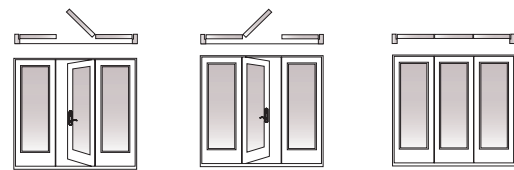

Inswing

DFP - SRS DFP - SLS DFP - SSS