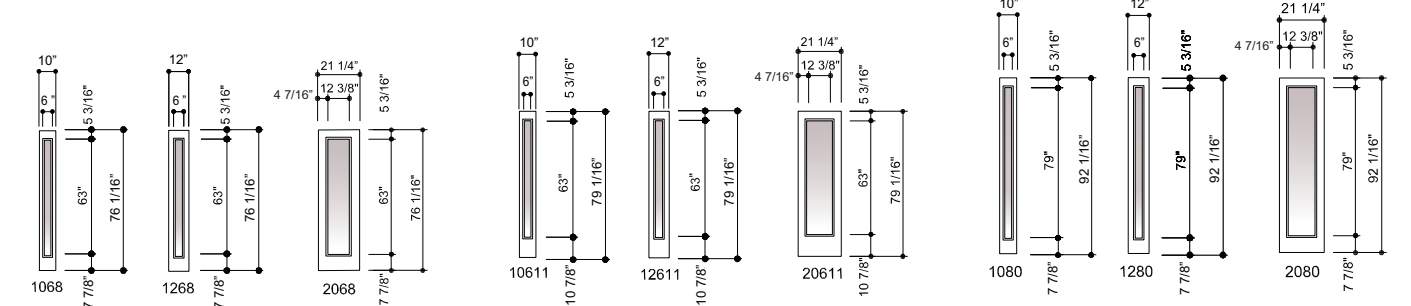

HINGED UNITS AND DIMENSIONS

Full Lite

	Fixed Sidelight			Single Panel Units				Two Panel Units			
Rough Opening	1'-3/4"	1'-2 3/4"	2'	2'-2 13/16"	2'-7 3/8"	2'-9 3/8"	3'-1 3/8"	4'-2 3/4"	5'	5'-4"	6'
Unit Dim.	1'	1'-2"	1'-11 1/4"	2'-2 1/16"	2'-6 5/8"	2'-8 5/8"	3'-0 5/8"	4'-2"	4'-11 1/4"	5'-3 1/4"	5'-11 1/4"
Glass Dim.	7"	7"	13 3/8"	13 3/8"	20"	22"	26"	13 3/8"	20"	22"	26"
6'-9"											
6'-7 1/2"											
6'-11"											
6'-10 1/2"											
7'-6"											
7'-5 1/2"											
7'-0"											
Glass Dim.	7"	7"	13 3/8"	13 3/8"	20"	20"	22"	13 3/8"	20"	20"	22"
8'-0"											

S = Stationary
 R = Hinge at right side exterior view
 L = Hinge at left side exterior view
 DFP = Inswing
 DFH = Outswing

Available Grille Patterns

8' Height

12-Lite 18-Lite 4 Lite 4 Lite Tall 3 Lite Prairie

6'8 & 6'11 Height

10-Lite 15-Lite 4 Lite 4 Lite Tall 3 Lite Prairie

Inswing

DFP - SRS DFP - SLS DFP - SSS

Outswing

DFH - SRS DFH - SLS DFH - SSS

Full Lite Panel Specifications

Fixed Sidelight Panels

Hinged Patio Door - Fixed Sidelights

Inswing

Outswing

Mull Kits

Hinged Outswing

Hinged Inswing

When creating a custom configuration by combining panels and door units, add 5/8" to the unit dimension to allow for the width of the aluminum mull.