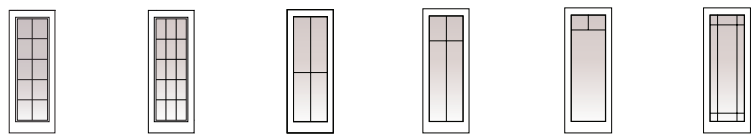

HINGED UNITS AND DIMENSIONS

Full Lite

	Fixed Sidelight			Single Panel Units				Two Panel Units			
Rough Opening	1'-3/4"	1'-2 3/4"	2'	2'-2 13/16"	2'-7 3/8"	2'-9 3/8"	3'-1 3/8"	4'-2 3/4"	5'	5'-4"	6'
Unit Dim.	1'	1'-2"	1'-11 1/4"	2'-2 1/16"	2'-6 5/8"	2'-8 5/8"	3'-0 5/8"	4'-2"	4'-11 1/4"	5'-3 1/4"	5'-11 1/4"
Glass Dim.	7"	7"	13 3/8"	13 3/8"	20"	22"	26"	13 3/8"	20"	22"	26"
6'-9"											
6'-7 1/2"											
6'-11"											
6'-10 1/2"											
7'-6"											
7'-5 1/2"											
7'-0"											
Glass Dim.	7"	7"	13 3/8"	13 3/8"	20"	20"	22"	13 3/8"	20"	20"	22"
8'-0"											

S = Stationary
 R = Hinge at right side exterior view
 L = Hinge at left side exterior view
 DFP = Inswing
 DFH = Outswing

Available Grille Patterns

8' Height

12-Lite 18-Lite 4 Lite 4 Lite Tall 3 Lite Prairie

6'8 & 6'11 Height

10-Lite 15-Lite 4 Lite 4 Lite Tall 3 Lite Prairie

Inswing

DFP - SRS DFP - SLS DFP - SSS

Outswing

DFH - SRS DFH - SLS DFH - SSS

Full Lite Panel Specifications

Fixed Sidelight Panels

Hinged Patio Door - Fixed Sidelights

Inswing

Outswing

Mull Kits

Hinged Outswing

Hinged Inswing

When creating a custom configuration by combining panels and door units, add 5/8" to the unit dimension to allow for the width of the aluminum mull.