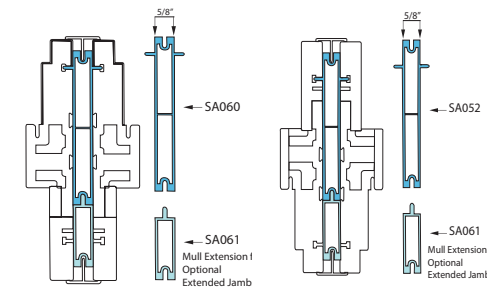

6'8 & 6'11 Height

10-Lite 15-Lite 4 Lite 4 Lite Tall 3 Lite Prairie

Inswing

DFP - SRS DFP - SLS DFP - SSS

Outswing

DFH - SRS DFH - SLS DFH - SSS

Full Lite Panel Specifications

Fixed Sidelight Panels

Hinged Patio Door - Fixed Sidelights

Inswing

Outswing

Mull Kits

Hinged Outswing

Hinged Inswing

When creating a custom configuration by combining panels and door units, add 5/8" to the unit dimension to allow for the width of the aluminum mull.

ADA Handicap Sill

Full Lite Panel Specifications

Inswing & Outswing Patio Doors

Hinged Patio Door - Inswing

Hinged Patio Door - Outswing