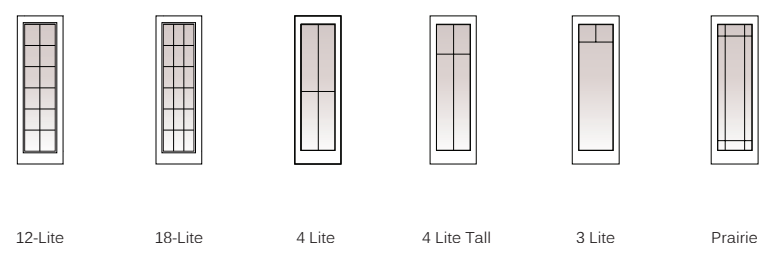

HINGED UNITS AND DIMENSIONS

Full Lite

	Fixed Sidelight			Single Panel Units				Two Panel Units			
Rough Opening	1'-3/4"	1'-2 3/4"	2'	2'-2 13/16"	2'-7 3/8"	2'-9 3/8"	3'-1 3/8"	4'-2 3/4"	5'	5'-4"	6'
Unit Dim.	1'	1'-2"	1'-11 1/4"	2'-2 1/16"	2'-6 5/8"	2'-8 5/8"	3'-0 5/8"	4'-2"	4'-11 1/4"	5'-3 1/4"	5'-11 1/4"
Glass Dim.	7"	7"	13 3/8"	13 3/8"	20"	22"	26"	13 3/8"	20"	22"	26"
6'-9"											
6'-7 1/2"											
6'-11"											
6'-10 1/2"											
7'-6"											
7'-5 1/2"											
7'-0"											
Glass Dim.	7"	7"	13 3/8"	13 3/8"	20"	20"	22"	13 3/8"	20"	20"	22"
8'-0"											

Full Lite Handing

Inswing

Outswing

Available Grille Patterns

8' Height

6'8 & 6'11 Height

LEGEND

- Handing from exterior view
- Doors are not reversible
- Retractable screen available as an option

P = Passive
 S = Stationary
 R = Hinge at right side exterior view
 L = Hinge at left side exterior view
 DFP = Inswing
 DFH = Outswing

Full Lite

Three Panel Units

LEGEND

- Handing from exterior view
- Doors are not reversible
- Retractable screen available as an option

S = Stationary
 R = Hinge at right side exterior view
 L = Hinge at left side exterior view
 DFP = Inswing
 DFH = Outswing

Available Grille Patterns

8' Height

12-Lite 18-Lite 4 Lite 4 Lite Tall 3 Lite Prairie