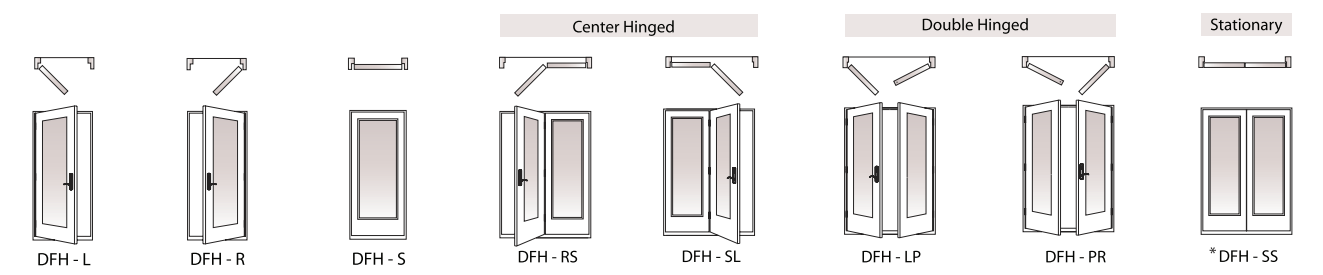

HINGED UNITS AND DIMENSIONS

Full Lite

	Fixed Sidelight			Single Panel Units				Two Panel Units			
Rough Opening	1'-3/4"	1'-2 3/4"	2'	2'-2 13/16"	2'-7 3/8"	2'-9 3/8"	3'-1 3/8"	4'-2 3/4"	5'	5'-4"	6'
Unit Dim.	1'	1'-2"	1'-11 1/4"	2'-2 1/16"	2'-6 5/8"	2'-8 5/8"	3'-0 5/8"	4'-2"	4'-11 1/4"	5'-3 1/4"	5'-11 1/4"
Glass Dim.	7"	7"	13 3/8"	13 3/8"	20"	22"	26"	13 3/8"	20"	22"	26"
6'-9"											
6'-7 1/2"											
6'-11"											
6'-10 1/2"											
7'-6"											
7'-5 1/2"											
7'-0"											
Glass Dim.	7"	7"	13 3/8"	13 3/8"	20"	20"	22"	13 3/8"	20"	20"	22"
8'-0"											

Full Lite Handing

Inswing

Outswing

Available Grille Patterns

8' Height

6'8 & 6'11 Height

LEGEND

- Handing from exterior view
- Doors are not reversible
- Retractable screen available as an option

P = Passive
 S = Stationary
 R = Hinge at right side exterior view
 L = Hinge at left side exterior view
 DFP = Inswing
 DFH = Outswing

Full Lite

Three Panel Units

LEGEND

- Handing from exterior view
- Doors are not reversible
- Retractable screen available as an option

S = Stationary
 R = Hinge at right side exterior view
 L = Hinge at left side exterior view
 DFP = Inswing
 DFH = Outswing

Available Grille Patterns

8' Height

12-Lite 18-Lite 4 Lite 4 Lite Tall 3 Lite Prairie