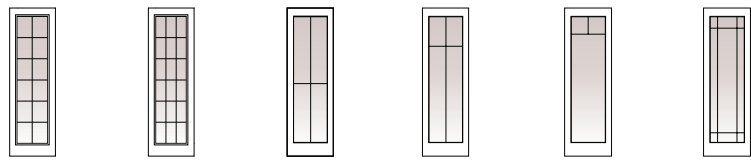

HINGED UNITS AND DIMENSIONS

Full Lite

	Fixed Sidelight			Single Panel Units				Two Panel Units			
Rough Opening	1'-3/4"	1'-2 3/4"	2'	2'-2 13/16"	2'-7 3/8"	2'-9 3/8"	3'-1 3/8"	4'-2 3/4"	5'	5'-4"	6'
Unit Dim.	1'	1'-2"	1'-11 1/4"	2'-2 1/16"	2'-6 5/8"	2'-8 5/8"	3'-0 5/8"	4'-2"	4'-11 1/4"	5'-3 1/4"	5'-11 1/4"
Glass Dim.	7"	7"	13 3/8"	13 3/8"	20"	22"	26"	13 3/8"	20"	22"	26"
6'-9"											
6'-7 1/2"											
6'-11"											
6'-10 1/2"											
7'-6"											
7'-5 1/2"											
7'-0"											
Glass Dim.	7"	7"	13 3/8"	13 3/8"	20"	20"	22"	13 3/8"	20"	20"	22"
8'-0"											

Full Lite Handing

Inswing

Outswing

Available Grille Patterns

8' Height

6'8 & 6'11 Height

LEGEND

- Handing from exterior view
- Doors are not reversible
- Retractable screen available as an option

P = Passive
 S = Stationary
 R = Hinge at right side exterior view
 L = Hinge at left side exterior view
 DFP = Inswing
 DFH = Outswing

Full Lite

Three Panel Units

LEGEND

- Handing from exterior view
- Doors are not reversible
- Retractable screen available as an option

S = Stationary
 R = Hinge at right side exterior view
 L = Hinge at left side exterior view
 DFP = Inswing
 DFH = Outswing

Available Grille Patterns

8' Height

12-Lite 18-Lite 4 Lite 4 Lite Tall 3 Lite Prairie