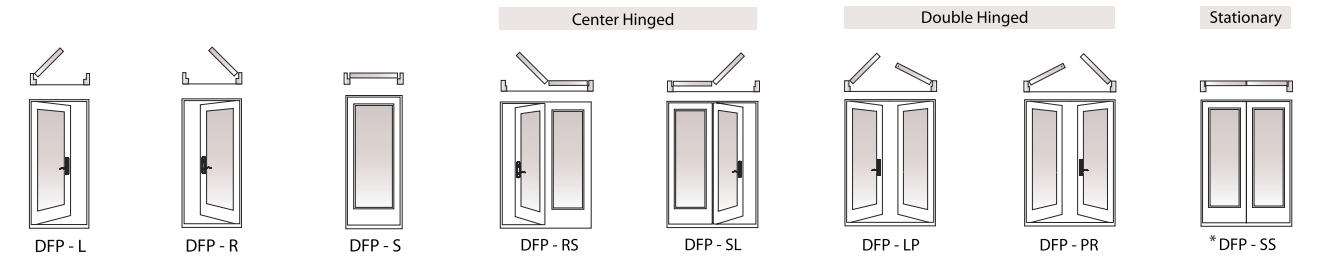

HINGED UNITS AND DIMENSIONS

Full Lite

	Fixed Sidelight			Single Panel Units				Two Panel Units			
Rough Opening	1'-3/4"	1'-2 3/4"	2'	2'-2 13/16"	2'-7 3/8"	2'-9 3/8"	3'-1 3/8"	4'-2 3/4"	5'	5'-4"	6'
Unit Dim.	1'	1'-2"	1'-11 1/4"	2'-2 1/16"	2'-6 5/8"	2'-8 5/8"	3'-0 5/8"	4'-2"	4'-11 1/4"	5'-3 1/4"	5'-11 1/4"
Glass Dim.	7"	7"	13 3/8"	13 3/8"	20"	22"	26"	13 3/8"	20"	22"	26"
6'-9"											
6'-7 1/2"											
6'-11"											
6'-10 1/2"											
7'-6"											
7'-5 1/2"											
7'-0"											
Glass Dim.	7"	7"	13 3/8"	13 3/8"	20"	20"	22"	13 3/8"	20"	20"	22"
8'-0"											

Full Lite Handing

Inswing

Outswing

Available Grille Patterns

8' Height

6'8 & 6'11 Height

LEGEND

- Handing from exterior view
- Doors are not reversible
- Retractable screen available as an option

P = Passive
 S = Stationary
 R = Hinge at right side exterior view
 L = Hinge at left side exterior view
 DFP = Inswing
 DFH = Outswing

Full Lite

Three Panel Units

LEGEND

- Handing from exterior view
- Doors are not reversible
- Retractable screen available as an option