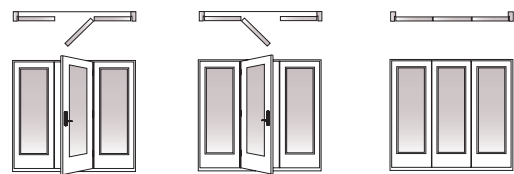

HINGED UNITS AND DIMENSIONS

Full Lite

	Fixed Sidelight			Single Panel Units				Two Panel Units			
Rough Opening	1'-3/4"	1'-2 3/4"	2'	2'-2 13/16"	2'-7 3/8"	2'-9 3/8"	3'-1 3/8"	4'-2 3/4"	5'	5'-4"	6'
Unit Dim.	1'	1'-2"	1'-11 1/4"	2'-2 1/16"	2'-6 5/8"	2'-8 5/8"	3'-0 5/8"	4'-2"	4'-11 1/4"	5'-3 1/4"	5'-11 1/4"
Glass Dim.	7"	7"	13 3/8"	13 3/8"	20"	22"	26"	13 3/8"	20"	22"	26"
6'-9"											
6'-7 1/2"											
6'-11"											
6'-10 1/2"											
7'-6"											
7'-5 1/2"											
7'-0"											
Glass Dim.	7"	7"	13 3/8"	13 3/8"	20"	20"	22"	13 3/8"	20"	20"	22"
8'-0"											

S = Stationary
 R = Hinge at right side exterior view
 L = Hinge at left side exterior view
 DFP = Inswing
 DFH = Outswing

Available Grille Patterns

8' Height

12-Lite 18-Lite 4 Lite 4 Lite Tall 3 Lite Prairie

6'8 & 6'11 Height

10-Lite 15-Lite 4 Lite 4 Lite Tall 3 Lite Prairie

Inswing

DFP - SRS DFP - SLS DFP - SSS

Outswing

DFH - SRS DFH - SLS DFH - SSS

Full Lite Panel Specifications

Fixed Sidelight Panels

Hinged Patio Door - Fixed Sidelights

Inswing

Outswing

Mull Kits

Hinged Outswing

Hinged Inswing

When creating a custom configuration by combining panels and door units, add 5/8" to the unit dimension to allow for the width of the aluminum mull.