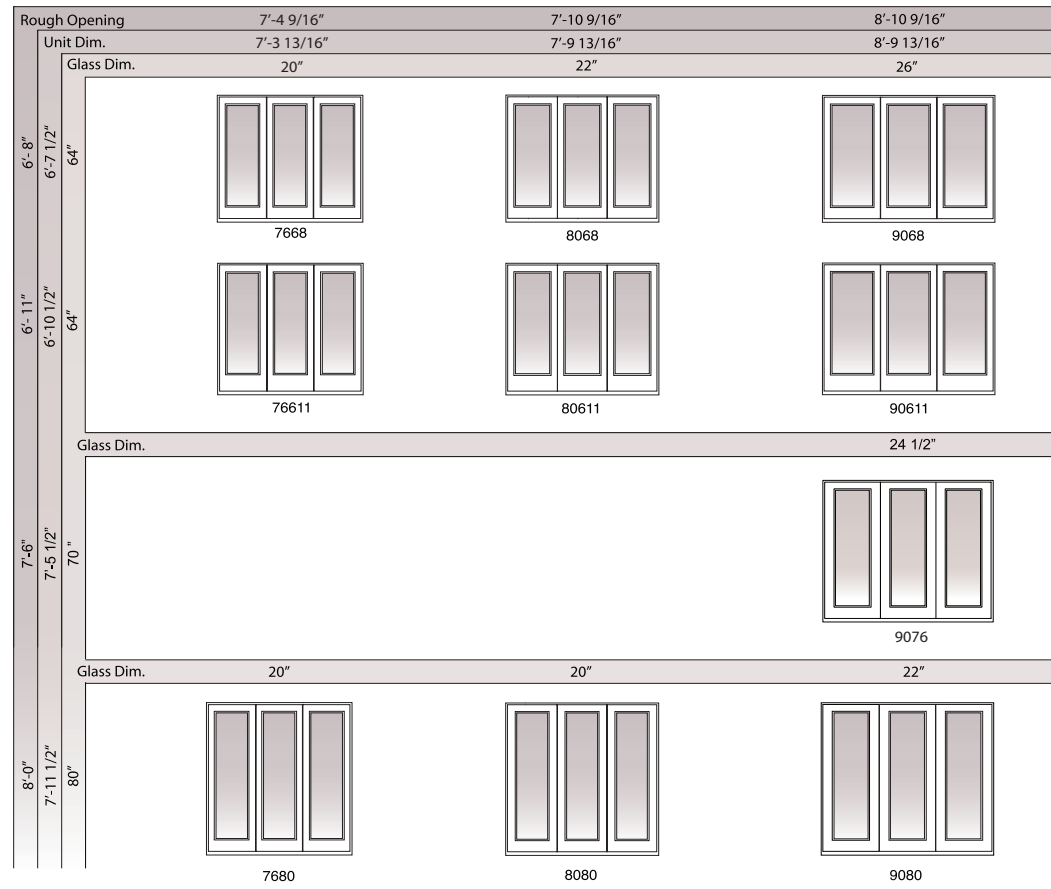

HINGED UNITS AND DIMENSIONS

Full Lite

	Fixed Sidelight			Single Panel Units				Two Panel Units			
Rough Opening	1'-3/4"	1'-2 3/4"	2'	2'-2 13/16"	2'-7 3/8"	2'-9 3/8"	3'-1 3/8"	4'-2 3/4"	5'	5'-4"	6'
Unit Dim.	1'	1'-2"	1'-11 1/4"	2'-2 1/16"	2'-6 5/8"	2'-8 5/8"	3'-0 5/8"	4'-2"	4'-11 1/4"	5'-3 1/4"	5'-11 1/4"
Glass Dim.	7"	7"	13 3/8"	13 3/8"	20"	22"	26"	13 3/8"	20"	22"	26"
6'-9"											
6'-7 1/2"											
6'-11"											
6'-10 1/2"											
7'-6"											
7'-5 1/2"											
7'-0"											
Glass Dim.	7"	7"	13 3/8"	13 3/8"	20"	20"	22"	13 3/8"	20"	20"	22"
8'-0"											

Full Lite Handing

Inswing

Outswing

Available Grille Patterns

8' Height

6'8 & 6'11 Height

LEGEND

- Handing from exterior view
- Doors are not reversible
- Retractable screen available as an option

P = Passive
 S = Stationary
 R = Hinge at right side exterior view
 L = Hinge at left side exterior view
 DFP = Inswing
 DFH = Outswing

Full Lite

Three Panel Units

LEGEND

- Handing from exterior view
- Doors are not reversible
- Retractable screen available as an option

S = Stationary
 R = Hinge at right side exterior view
 L = Hinge at left side exterior view
 DFP = Inswing
 DFH = Outswing

Available Grille Patterns

8' Height

12-Lite 18-Lite 4 Lite 4 Lite Tall 3 Lite Prairie